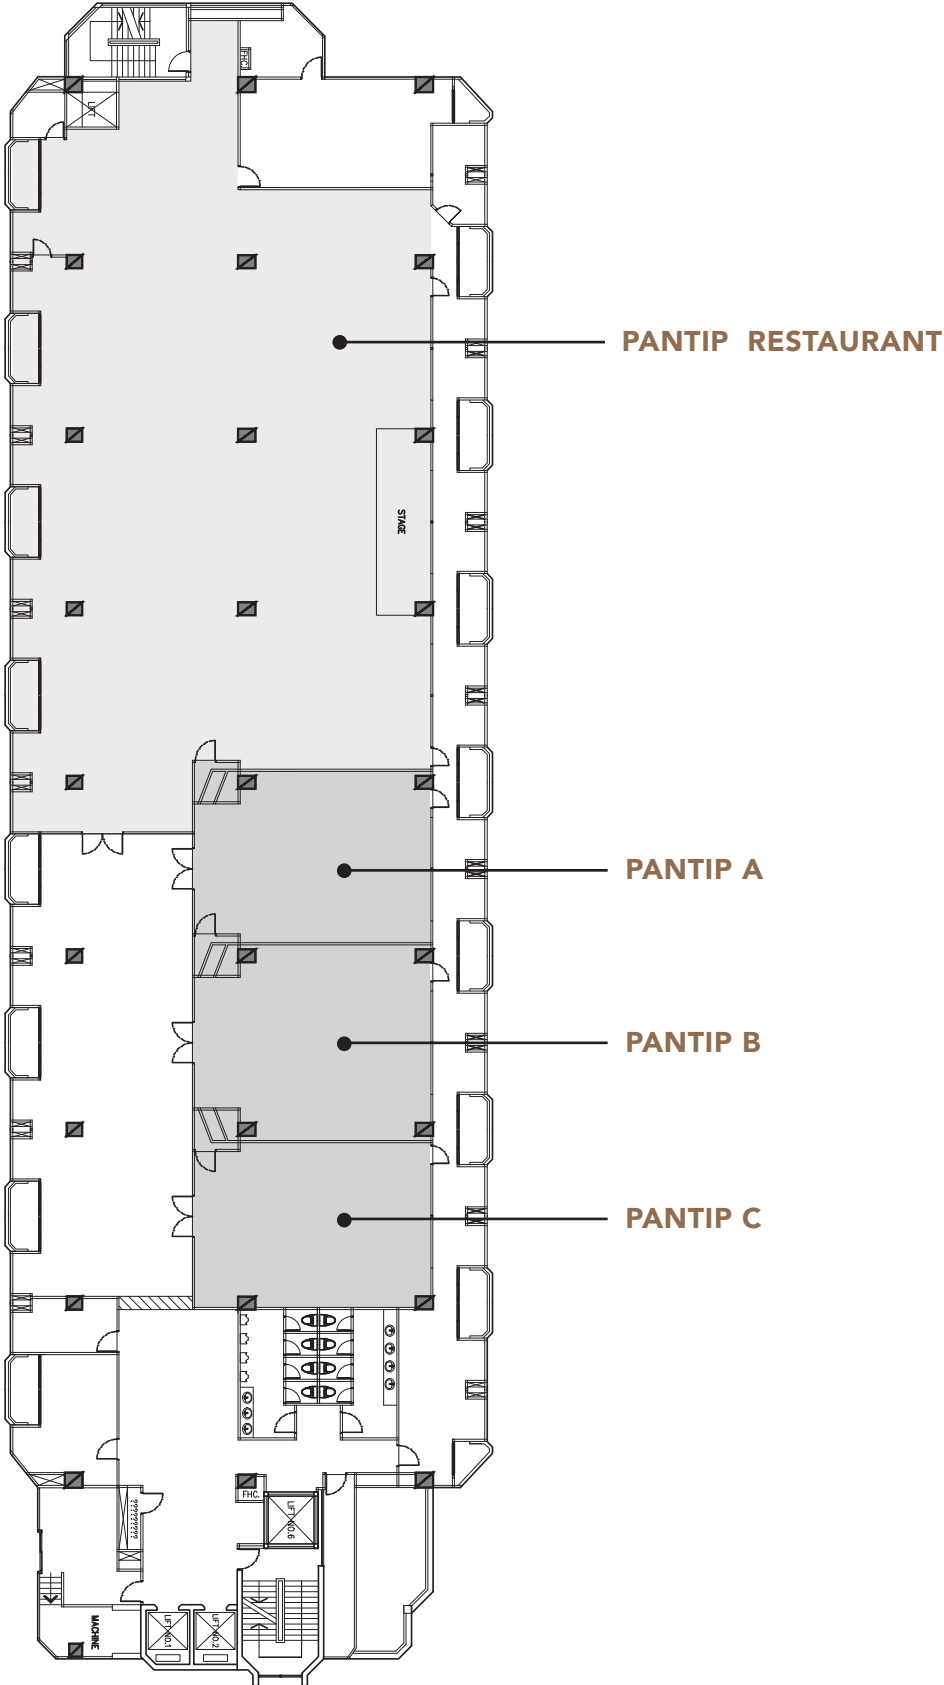

THE  
**PANTIP**  
HOTEL | LADPRAO

FACTSHEET

Bangkok, Thailand

THE  
**PANTIP**  
 HOTEL | LADPRAO

When your business or private guest list makes northern Bangkok the most promising location for your official or celebratory gathering, look no further than The Pantip Hotel Ladprao. With its built-in sense of occasion complemented with leading edge audio-visual equipment, experienced service and support, and catering, you can easily imprint your personal or corporate personality on the proceedings. Our elegant Pantip Room of 255 sq m hosts up to 150 guests for cocktails or 105 for a seminar. Or it can be separated into three smaller, sound-proof sections.

Meeting Room Name	Dimention				Classroom (Person)	U Shape (Person)	I Shape (Person)	Theater (Person)	Hollow Square (Person)	Chinese Dishes (Person)	Cocktail (Person)	Buffet (Person)
	Area	Width	Length	Height								
Pantip A+B+C	255 sqm	24 m	31 m	2.5 m	105	60	60	120	60	90	150	-
Pantip A	85 sqm	8 m	10 m	2.5 m	35	20	20	40	20	30	50	-
Pantip B	85 sqm	8 m	10 m	2.5 m	35	20	20	40	20	30	50	-
Pantip C	85 sqm	8 m	10 m	2.5 m	35	20	20	40	20	30	50	-
Pantip Reataurant	384 sqm	16 m	24 m	2.5 m	200	-	-	300	-	180/18 tables	300	160

# MEETING ROOM FLOOR PLAN

Nestling the north of Bangkok, Pantip Hotel Ladprao elegantly commands the Thai capital's most up-and-coming business and tourism district. Combining contemporary style with floral motifs in a complete urban retreat package, the hotel offers 212 well-appointed rooms and suites. Every guest enjoys complimentary WiFi and other modern amenities. As for shoppers, they will be in paradise with nearby malls and markets. With prestigious offices in the neighborhood and both Suvarnabhumi and Don Mueang airports equally accessible, the location is also ideal for businessmen. The Pantip Hotel Ladprao is an ideal choice for all types of travelers who spot the advantages of this dynamic new multi-dimensional district.