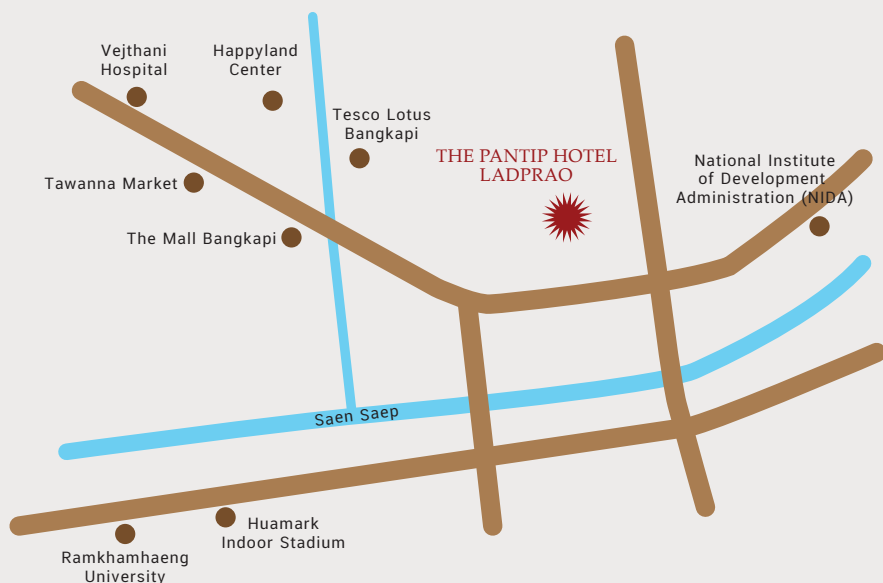

ATTRACTIONS

The Mall Bangkapi Shopping Center	650 m.
National Institute of Development Administration (NIDA)	850 m.
Tawanna Bangkapi	0.8 km.
Vejthani Hospital	1.2 km.
Samitivej Srinakarin Hospital	3.5 km.
Sports Authority of Thailand	3.5 km.
Ramkhamhaeng University	4 km.
Siam Park City	8.5 km.
Kwam Riam Floating Market	9 km.
Suanluang Rama 9	10 km.
Train Night Market Srinakarin	10 km.
Suvarnabhumi International Airport	16 km.