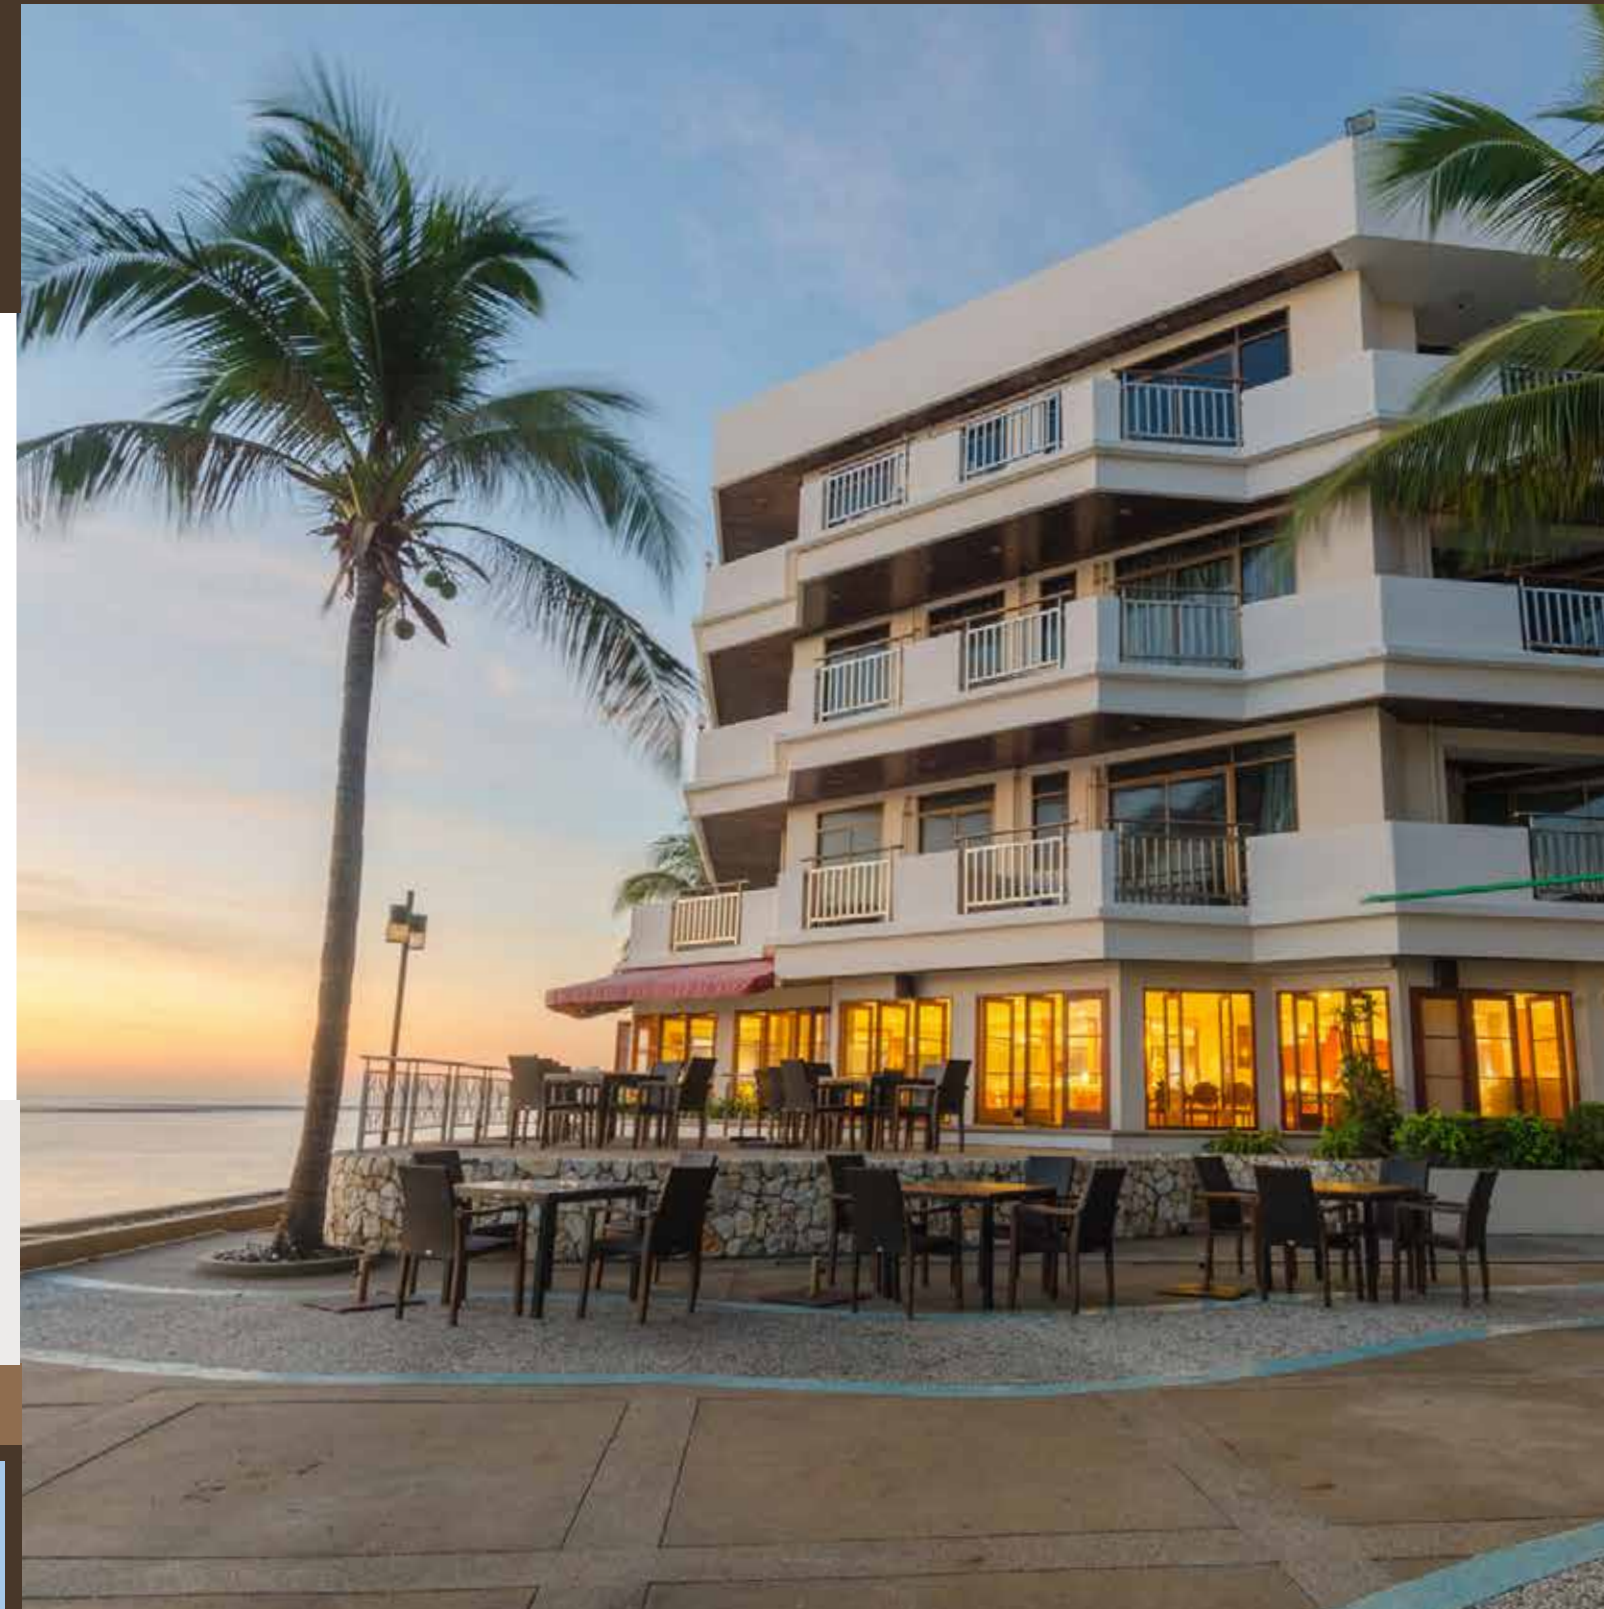

The
IMPERIAL
HUA HIN BEACH RESORT | HUA HIN

FACTSHEET