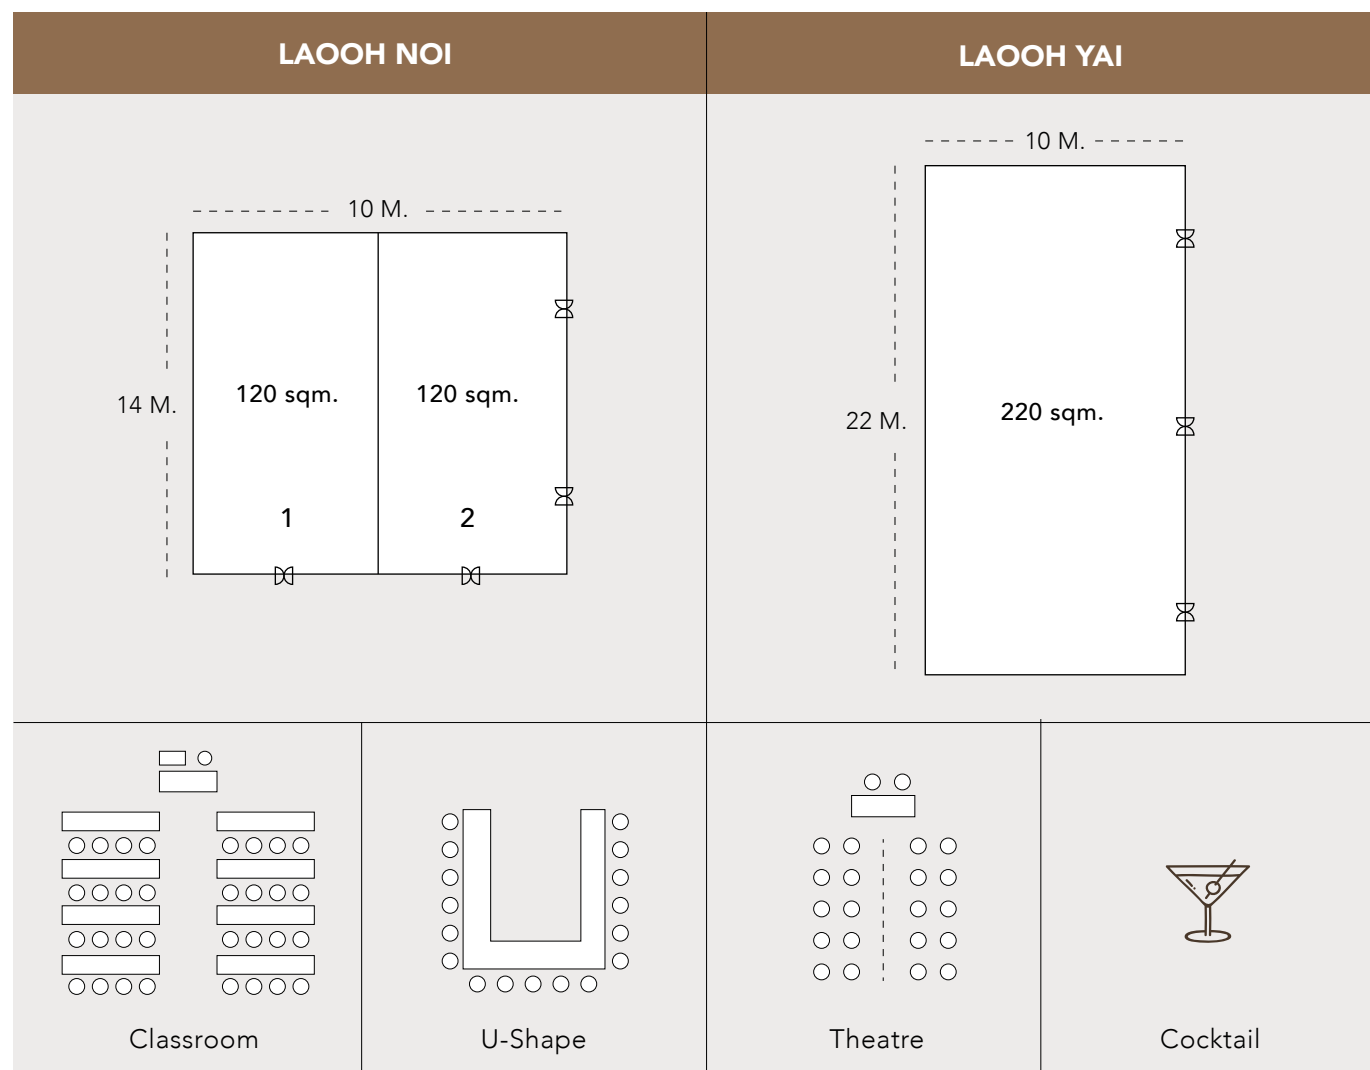

Sales Office:
Tel: 032 520162-166
Fax: 032 520477
Email: rsvn@imperialhuahin.com

www.imperialhuahin.com

f /ImperialHuaHinBeachResort

MEETINGS & EVENTS

Only 185 km or a 3-hour drive south of the bustle of Bangkok lies the deluxe tropical beachside tranquillity of this leisure and MICE traveller friendly resort. Six stylish room and suite categories ranging 23-136 sqm., with up to 3 bedrooms, come with upscale amenities including complimentary WiFi, cable TV, and a writing desk. 4-star resort leisure facilities include a large free form swimming pool, fitness, and spa. Ideal for off-base meetings and seminars, and romantic weddings, the meeting room can welcome up to 180 guests. All within easy reach of such nearby sights as Kaeng Krachan Dam, Mrigadayavan Palace, and Pa-la-u Waterfall.

BANQUET & MEETING SPACES

| Function Room | Sq.m. | Capacity (Person) | | | | |
|---------------|-------|-------------------|-----------|---------|----------|--------|
| | | Theatre | Classroom | U-Shape | Cocktail | Buffet |
| Laoh Yai | 220 | 180 | 120 | 70 | 130 | 100 |
| Laoh Noi 1,2 | 120 | 80 | 50 | 35 | 80 | 60 |