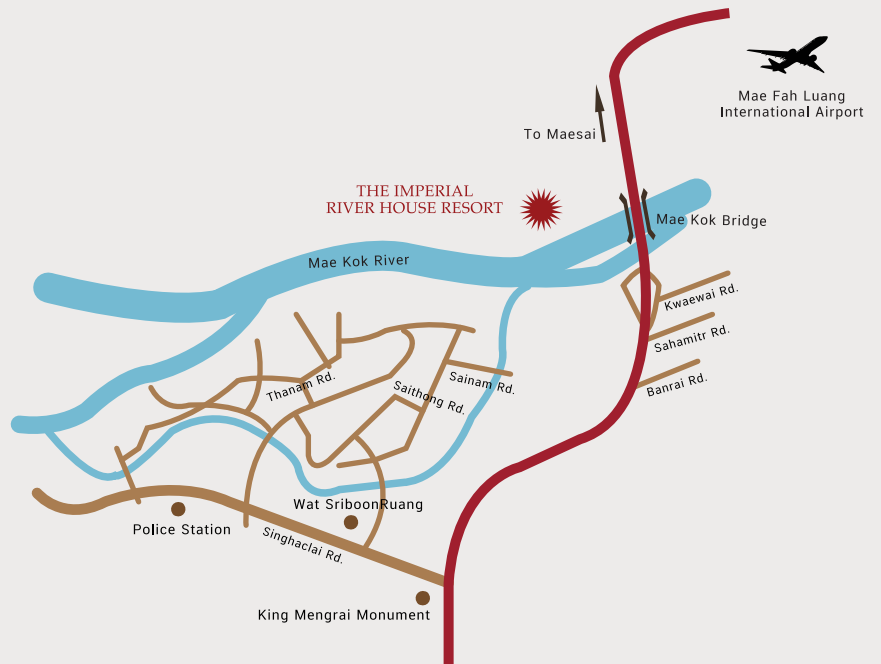

The  
**IMPERIAL**  
RIVER HOUSE RESORT | CHIANG RAI

# MEETING ROOM FLOOR PLAN

**RIVER VIEW**

**RUENTUNG**

**BOARDROOM 1-2**

Discover Chiang Rai at its most enchanting at The Imperial River House Resort. With just 39 authentically appointed rooms, privacy and exclusivity go hand-in-hand. A touch of legendary northern Thai Lanna style combines with lush green surroundings and picturesque views of the majestic Chiang Rai Kok River. Complemented with a central location in the vibrant town and you have the perfect retreat for a complete change of scenery and encounter with another culture.

## RESTAURANT & BAR

The Tara	6:30 - 22:00 hrs.
----------	-------------------

## ATTRACTIONS

Wat Rong Suea Ten	0.2 km.
Wat Huay Pla Kang	6 km.
Singha Park	14 km.
Wat Rong Khun	16 km.
Mae Fah Luang Garden	49 km.
Doi Mae Salong	70 km.
Golden Triangle	70 km.