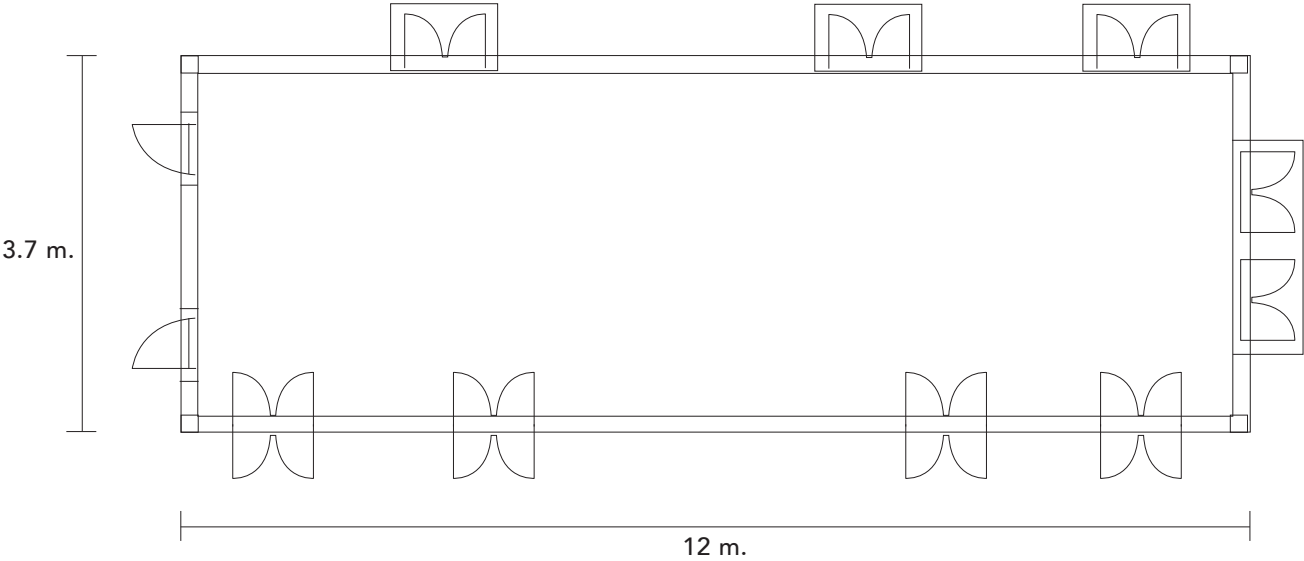

MEETING ROOM FLOOR PLAN

2 FLOOR MEETING ROOM