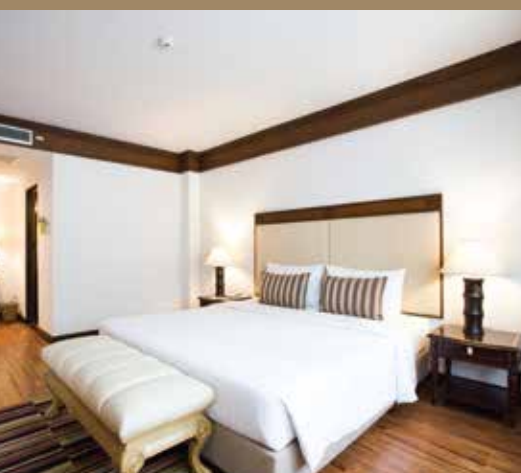

EURASIA

HOTEL | CHIANG MAI

FACTSHEET

Chiang Mai, Thailand