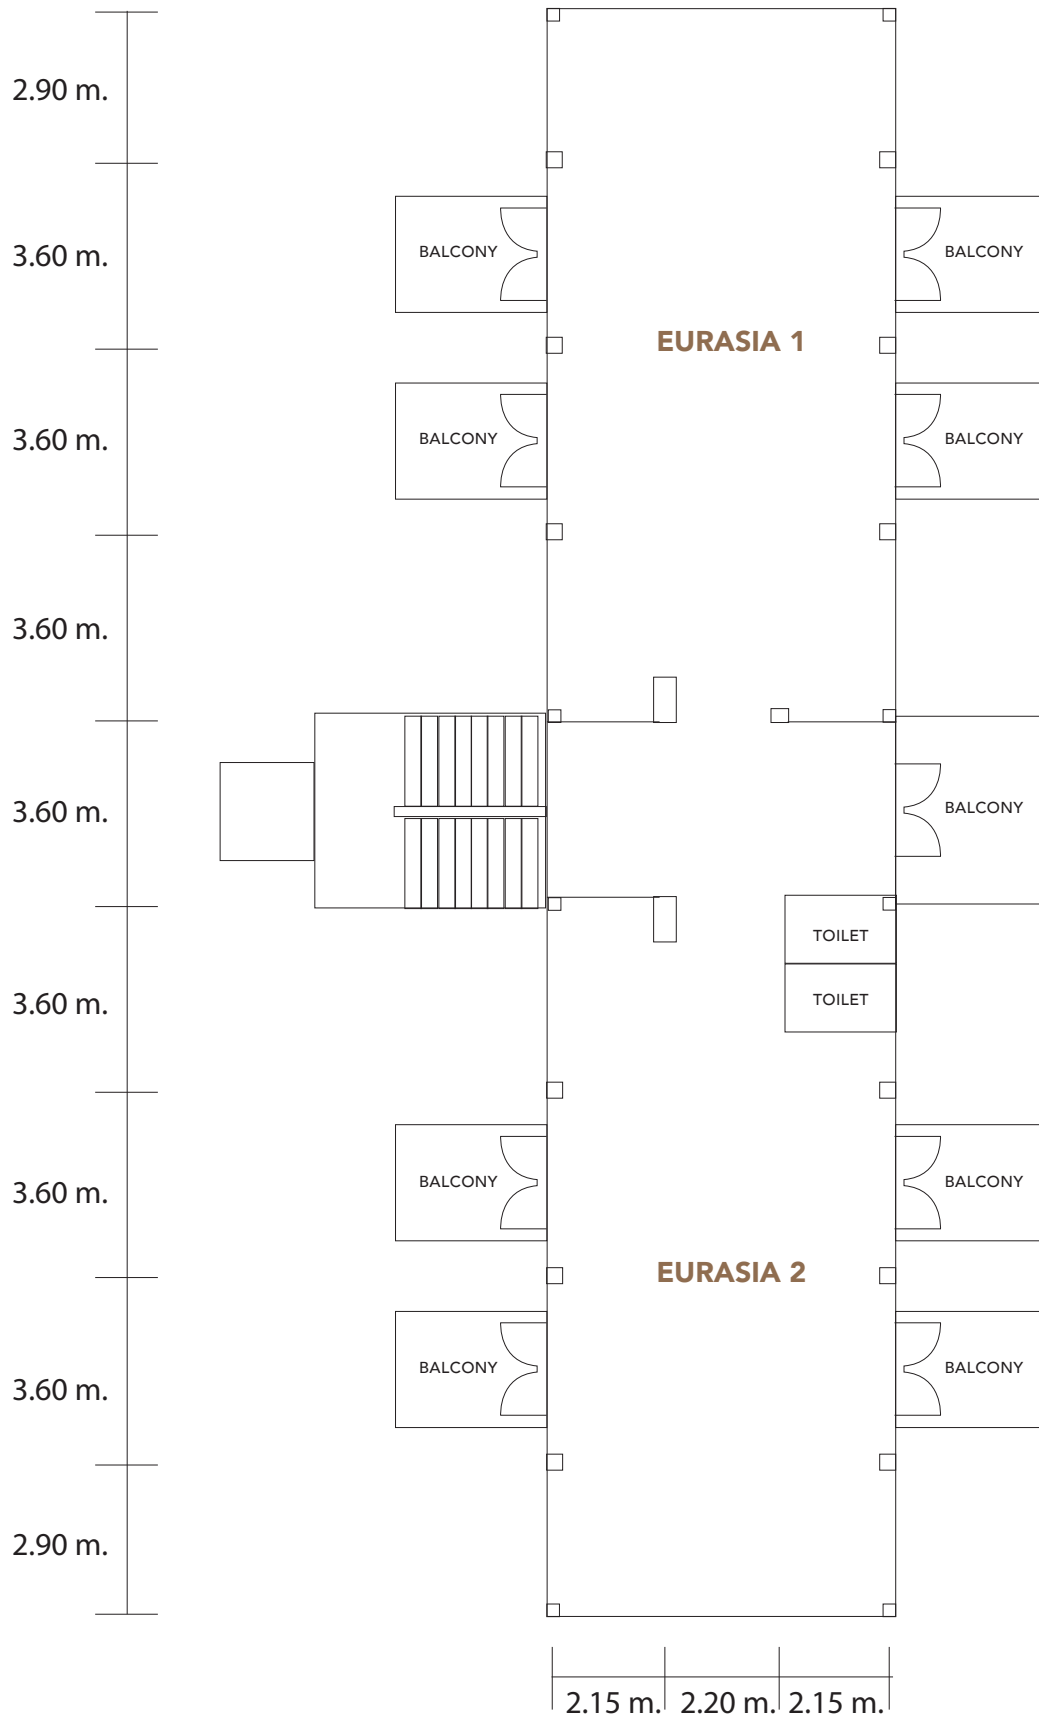

Venue	Size	Space (sq.m.)	Classroom	Theatre	I-Shape	T-Shape	U-Shape	Banquet
Eurasia 1	13.5x7	95	50	80	40	40	36	80
Eurasia 2	13.5x7	95	50	80	40	40	36	80

EURASIA 1

MEETING ROOM FLOOR PLAN

Eurasia Hotel Chiang Mai is your home away from home with two distinct types of accommodations; Suites located in the main building and individual, private colonial-style cottages. The guestroom suites are spacious with an extended private balcony and large living area. The individual cottages offer guests a large bedroom, a private terrace surrounded by a tropical garden with well-appointed bathrooms.