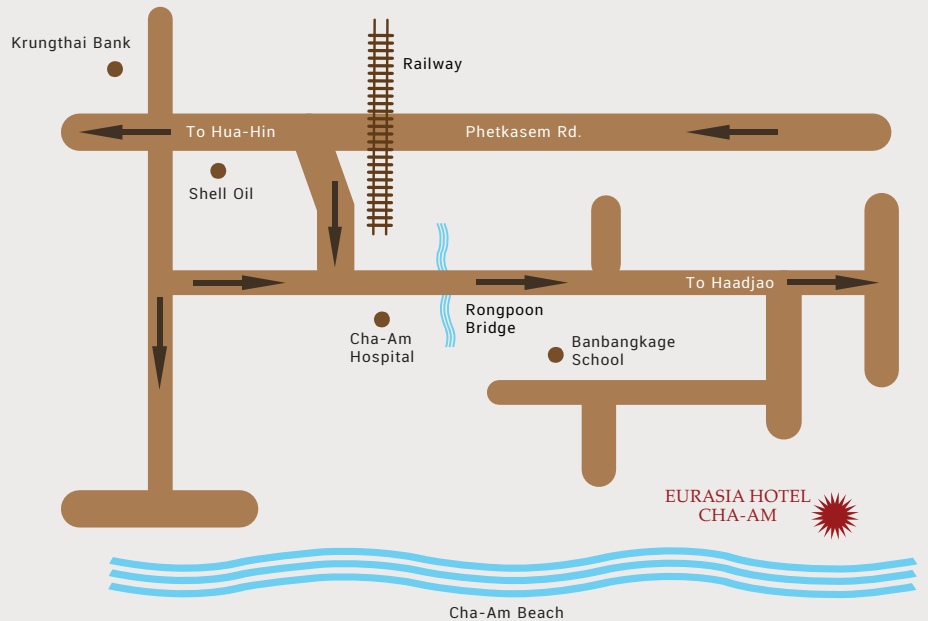

ATTRACTIONS

Santorini Park	12 km.
Swiss Sheep Farm	12.9 km.
Maruekhathaiyawan palace	20.5 km.
Plearn Wan	32 km.
Hua Hin Train Station	34.3 km.
Cicada Market	37.9 km.