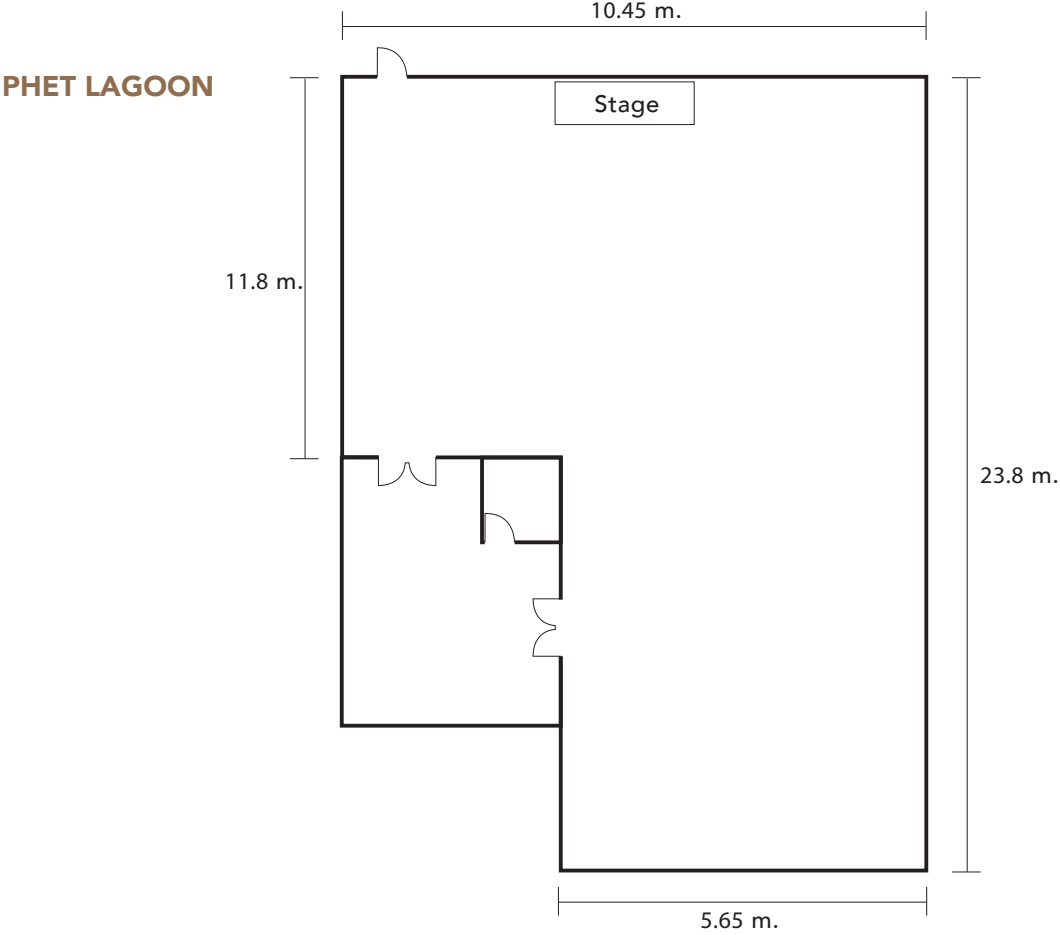

MEETING ROOM FLOOR PLAN